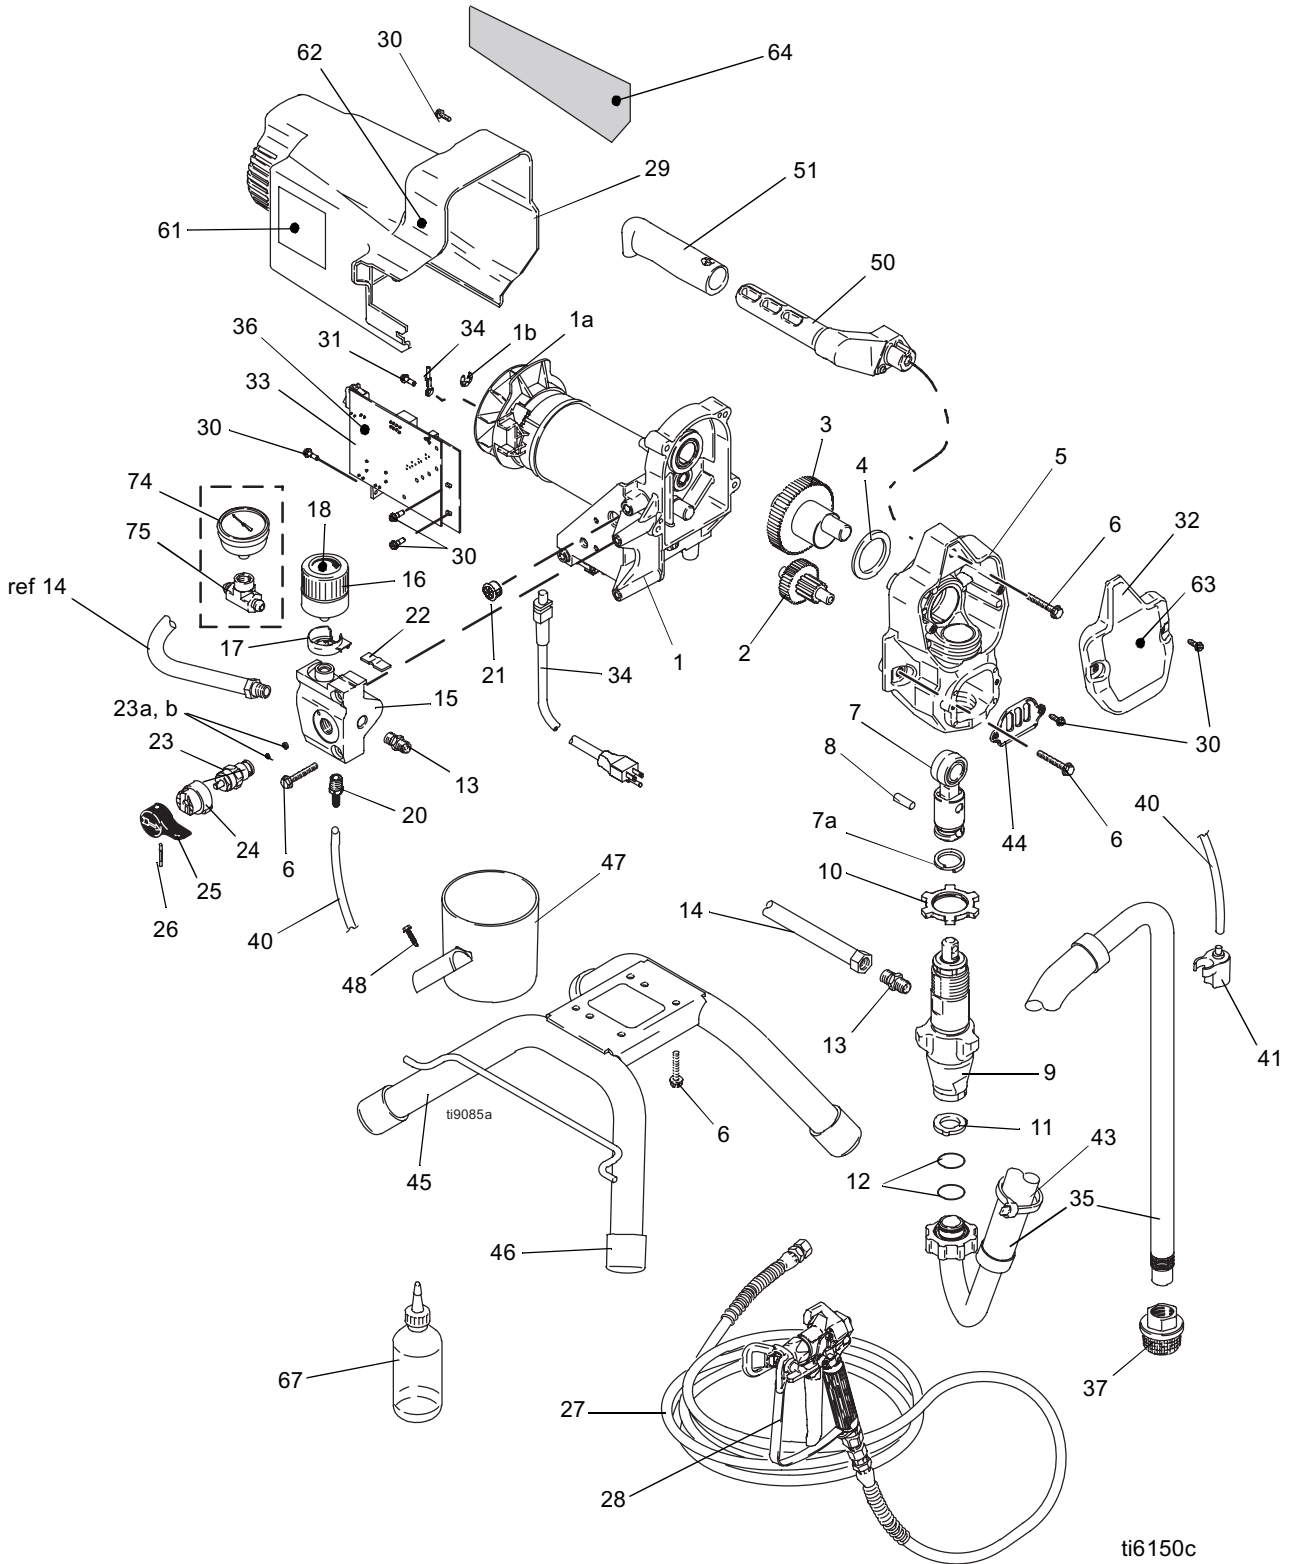

# Parts List

Models 254968, 254969, 253961

Ref	Part	Description	Qty	Ref	Part	Description	Qty
1		MOTOR, electric, includes 1a, 1b			249052	Model 253961, 120V	1
	249040	Model 253961, 120V	1		249053	Models 254968, 254969, 240V	1
	249041	Models 254968, 254969, 240V	1	34		CORD	
1a	249043	FAN, motor, includes 1b	1		253370	Models 254968, 254969, ST, IEC, Jumper	1
1b	119653	RING, retaining	1		253368	Model 253961, UK	1
2	249194	GEAR, reducer	1	35	246010	HOSE, suction set, includes 11, 12, 37	1
3	249195	GEAR, crankshaft, includes 4	1	36	189930	LABEL, caution	1
4	180131	BEARING, thrust	1	37	246385	STRAINER, 7/8-14 unf	1
5	249049	HOUSING, drive, includes 6, 30, 44	1	40	249051	KIT, tube, drain, includes 20, 41, 43	1
6	117493	SCREW, mach, hex washer hd	11	41	244035	DEFLECTOR, barbed	1
7	287053	ROD, connecting, includes 7a, 8	1	43	114958	STRAP, tie	1
7a	196750	SPRING, retaining	1	44	15B589	COVER, pump rod	1
8	196762	PIN, straight	1	45	15E823	FRAME, standmount	1
9	246428	PUMP, displacement, includes 13	1	46	112759	CAP tubing	4
		Manual 309250		47	15G838	CUP, suction/drain	1
10	195150	NUT, jam, pump	1	48	115723	SCREW, drill, hex washer head	1
11	115099	WASHER, garden hose	1	50	276864	HANDLE, includes 6, 51	1
12	117559	O-RING	2	51	116139	GRIP, handle	1
13	162453	FITTING, (1/4 npsm x 1/4 npt)	2	61•	15K359	LABEL, warning	1
14	287003	HOSE, cpld	1	62•	195793	LABEL, warning	1
15	15E295	MANIFOLD, control, pressure	1	63	15E826	LABEL, front	1
16		CONTROL, pressure, includes 17, 21, 22		64	15E827	LABEL, side	1
	249005	Model 253961, 120V	1	66•	222385	TAG, warning	1
	248929	Models 254968, 254969, 240V	1	67	238049	FLUID, TSL, 4 oz	1
17	15E794	CAP, wire, control, pressure	1	68		CORD SET	
18	15F399	LABEL, control	1		287121	Model 254969	1
20	M70809	FITTING	1			Italy, Denmark, Switzerland	
21	115756	BUSHING	1		242004	Europe, adapter	1
22	119723	TAPE, foam	1		242005	Australia, adapter	1
23	224806	VALVE, drain, includes 23a, 23b	1	74	115523	GAUGE, pressure, fluid (models 254968, 254969)	1
23a	277364	GASKET, seat	1				
23b	15E022	SEAT, valve	1	75	119783	FITTING, swivel (models 254968, 254969)	1
24	224807	BASE, valve	1	77	243308	LABEL SET, international	1
25	187625	HANDLE, valve, drain	1				
26	111600	PIN, grooved	1				
27	240794	HOSE, cpld, 1/4x 50 ft	1		‡119277	FUSE, replacement	
28	246232	GUN, FTx-E, Contractor	1		249042	KIT, brush, motor, replacement	
		Manual 309639					
29	249044	KIT, shield, motor, includes 30, 61, 62, 64	1				
30	117501	SCREW, machine, hex washer head	9				
31	115498	SCREW, mch, slot, hex, wash hd	1				
32	15B254	COVER, front, includes 30, 63	1				
33‡		CONTROL BOARD					